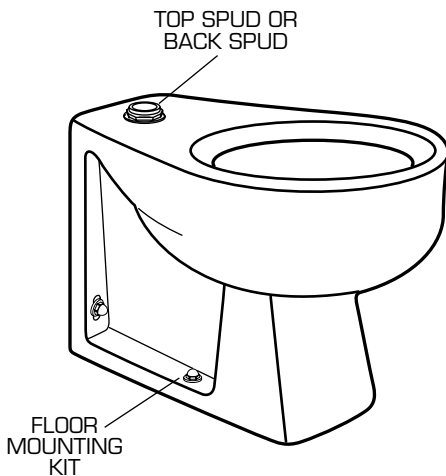

FLOOR MOUNT AND BACK OUTLET

FLOOR MOUNT & BACK OUTLET PRODUCT & NUMBER		SPUD	FLOOR MTG. KIT
Neolo	2529.014	047007-0070A	047223-0070A
Neolo	2530.012		
Neolo	2531.011